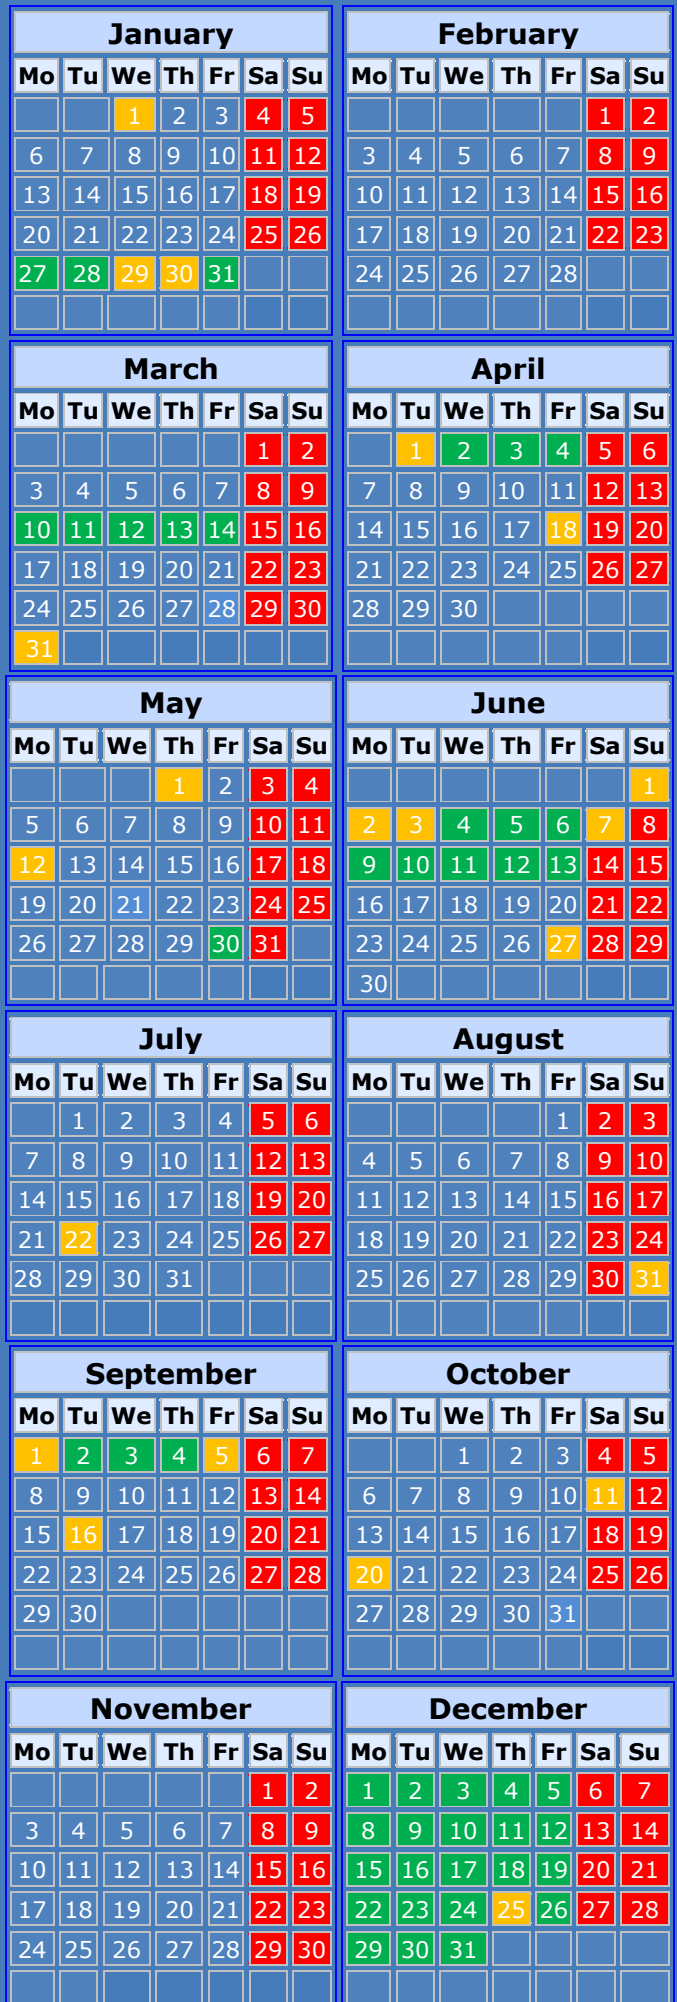

2025

Dates	Holidays & Events
Jan 1	New Year
Jan 27 - 31	Chinese New Year
Mar 8 - 16	School Holiday
Mar 31 - Apr 6	Hari Raya Aidilfitri
Apr 18	Good Friday
May 1	Labor Day
May 12	Wesak Day
May 30 - Jun 15	School Holiday
Jun 1 - 2	Hari Gawai
Jun 3	Agong's Birthday
Jun 7	Hari Raya Haji
Jun 27	Awal Muharram
Jul 22	Sarawak Day
Aug 31 - Sept 1	Merdeka Day
Aug 30 - Sept 7	School Holiday
Sept 5	Prophet Muhammad's Birthday
Sept 16	Malaysia Day
Oct 11	Sarawak Governor's Birthday
Oct 20	Deepavali
Nov 29 - Jan 4	School Holiday
Dec 25	Christmas Day

[The School Year at a Glance...](#)

Term 1	
Thursday, Jan 2	1 st Day of Term
Friday, Mar 7	End of Term
Term 2	
Monday, Mar 17	1 st Day of Term
Thursday, May 29	End of Term
Term 3	
Monday, Jun 16	1 st Day of Term
Friday, Aug 29	End of Term
Term 4	
Monday, Sep 8	1 st Day of Term
Friday, Nov 28	Last Day of School Year for Students

* Dates are subject to further revisions if deemed necessary

National/Sarawak Holidays
 School Holidays